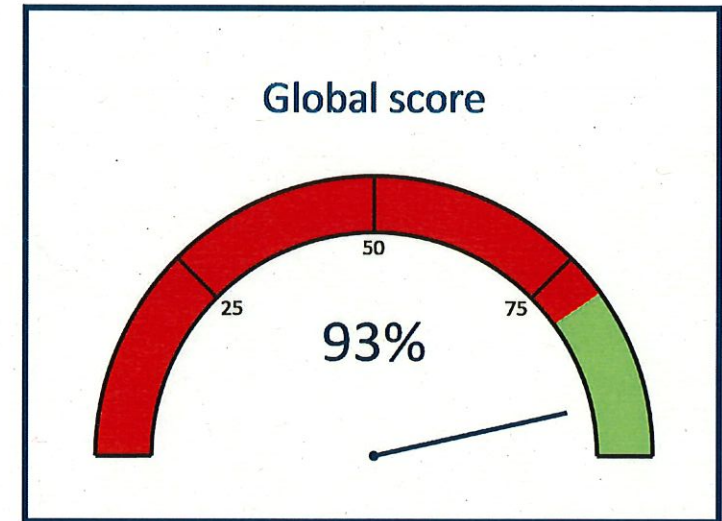

## STAD MECHELEN Stad Mechelen - Tivoli

Proposed standard : 80%

Result : 93%

# Deviations

2 deviations / 36