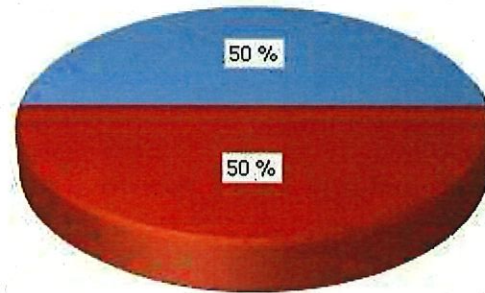

## STAD MECHELEN Stad Mechelen - Tivoli

Proposed standard : 80%

Result : 93%

# Deviations

2 deviations / 36