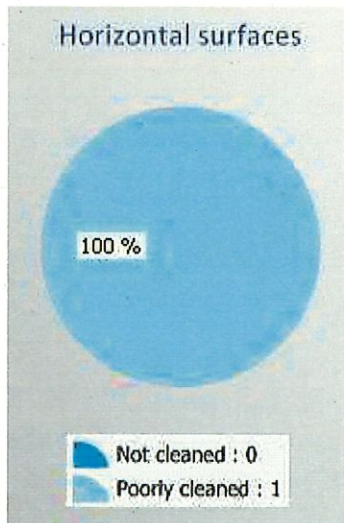

## STAD MECHELEN Stad Mechelen - Tivoli

Proposed standard : 80%

Result : 93%

# Deviations

2 deviations / 36