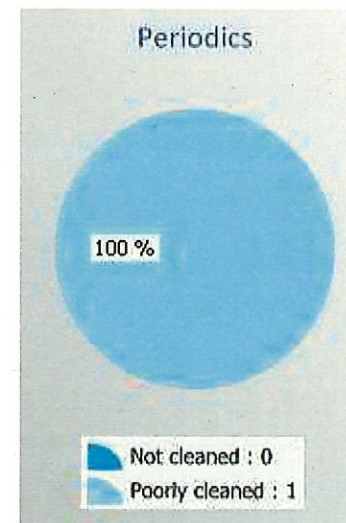

## STAD MECHELEN Stad Mechelen - Tivoli

Proposed standard : 80%

Result : 93%

# Deviations

2 deviations / 36